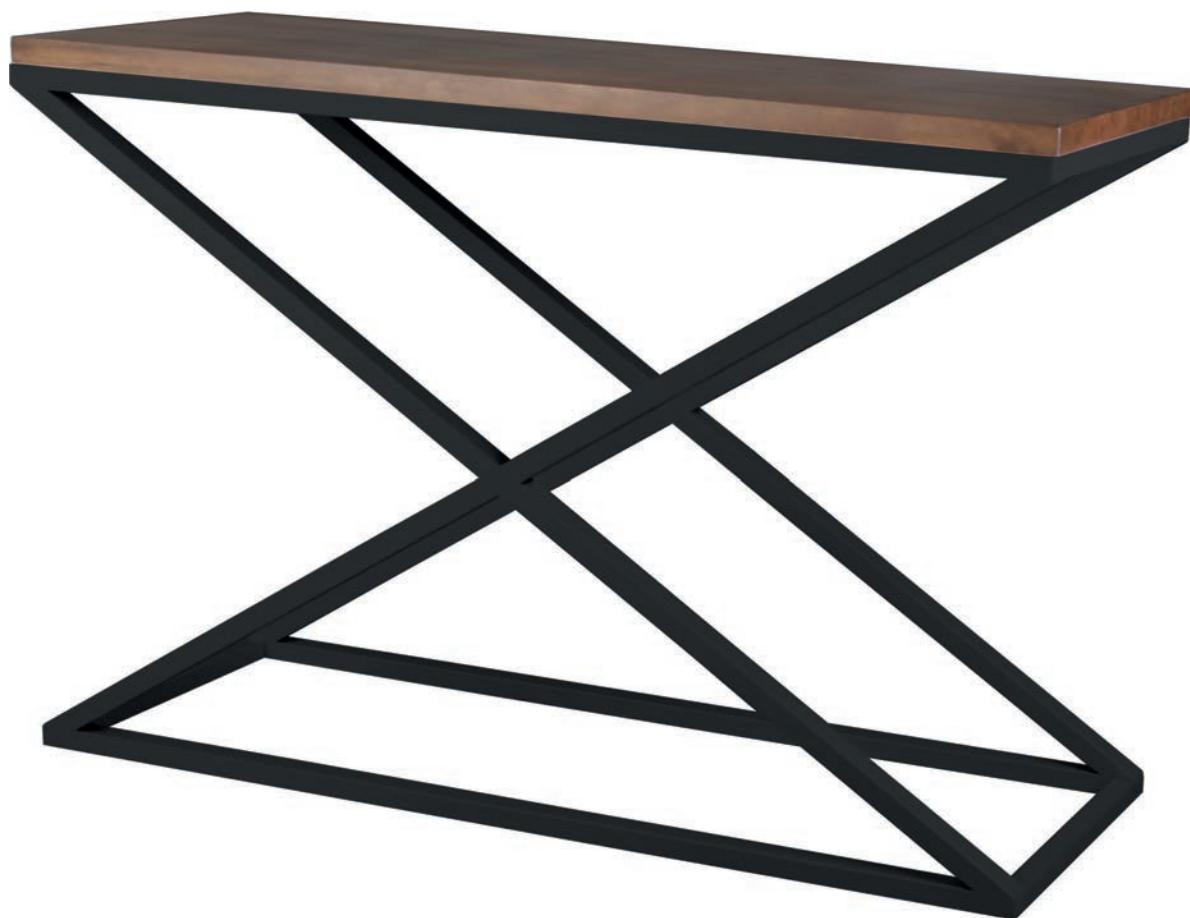

Consola
Palermo

Mesa
Centro
Palermo

Mesa
Rincón
Palermo

Mesa Centro Palermo
ref. 14002 120x60x52

Mesa Rincón Palermo
ref.14003 60x60x52

Consola Palermo
ref.14019 110x35x80

SERIE SIENA

SERIE SIENA

Mesa
Centro
Siena

Mesa
Rincón
Siena

Mesa Centro Siena

ref. 15001 90x90x52

ref.15002 120x60x52

Mesa Rincón Siena

ref.15003 60x60x52

Consola Siena
ref.15019 110x35x80

A dining table with wooden chairs and a window with a light fixture. The table is made of dark wood with a thick top and a black metal leg. The chairs have wooden backs and black seats. A window with a white frame and black grid is in the background. A black metal light fixture with four Edison-style bulbs hangs above the table. On the table, there is a copper teapot and a vase with dried flowers.